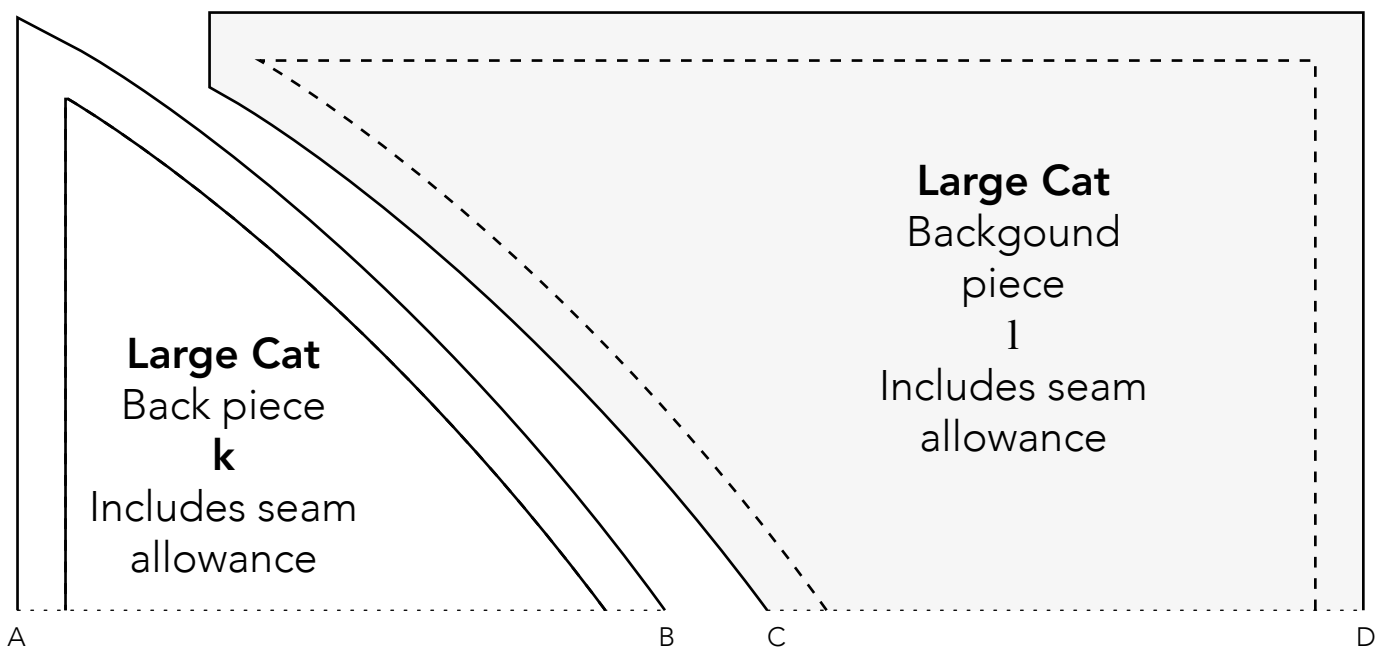

# Cat and Bird Quilt patterns for Letter size pages

Please check this ruler to ensure that you are printing in 100%.

**Large Cat**  
Background  
piece  
1  
Includes seam  
allowance

**Large Cat**  
Back piece  
k  
Includes seam  
allowance

Cheek and nose appliqués (include seam allowances)

Large cheek x 16

Large nose x 8

Small cheek x 24

Small nose x 12

**Small Cat**  
Background  
piece  
|  
Includes seam  
allowance

**Small Cat**  
Back piece  
**k**  
Includes seam  
allowance