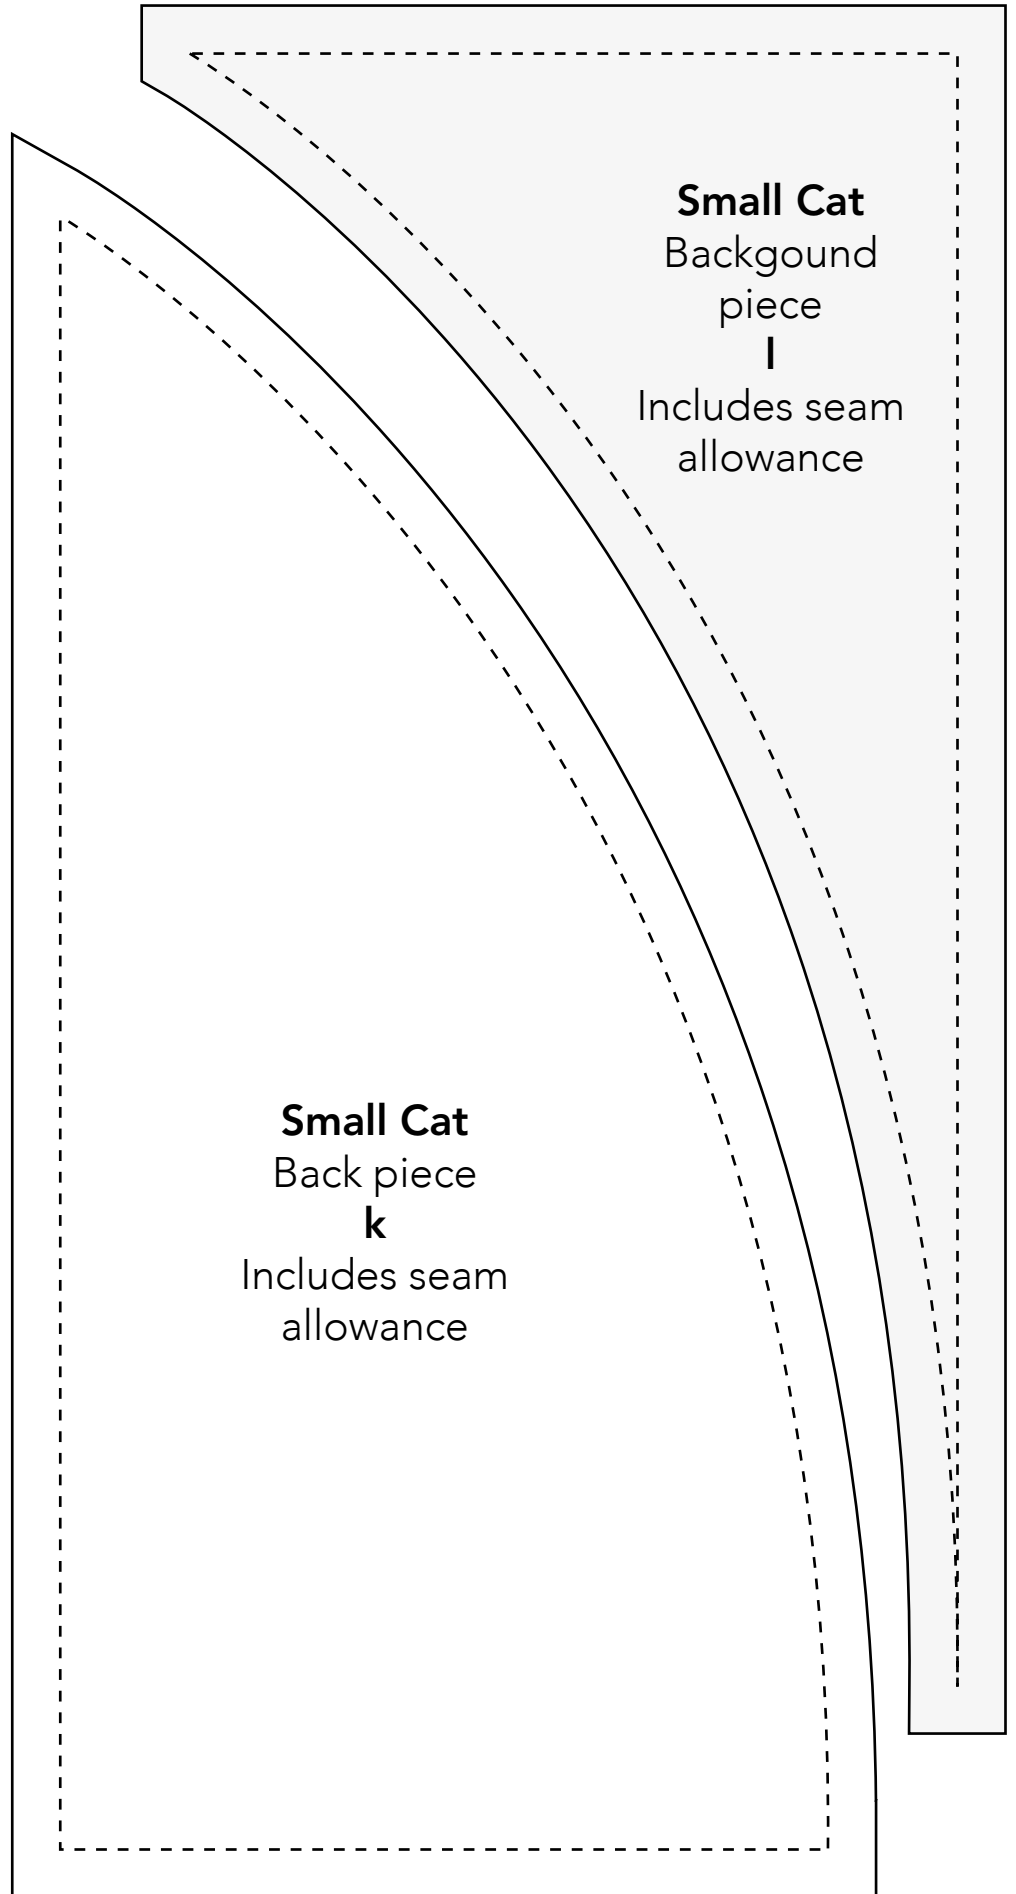

# Cat and Bird Quilt patterns for Letter size pages

Please check this ruler to ensure that you are printing in 100%.

**Large Cat**  
Background  
piece  
1  
Includes seam  
allowance

**Large Cat**  
Back piece  
k  
Includes seam  
allowance

Cheek and nose appliqués (include seam allowances)

Large cheek x 16

Large nose x 8

Small cheek x 24

Small nose x 12

**Small Cat**  
Background  
piece  
|  
Includes seam  
allowance

**Small Cat**  
Back piece  
**k**  
Includes seam  
allowance